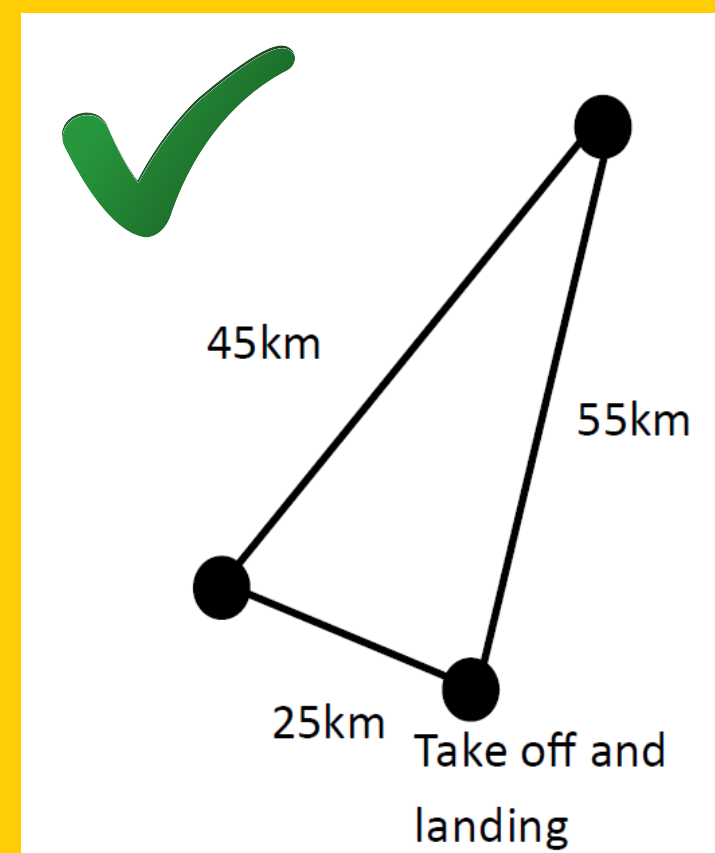

HOW TO PLAN YOUR 50KM BADGE FLIGHT (SILVER DISTANCE)

Silver distance:

More than 50km straight line distance from both Take off point and Release Point.

In your declaration you MUST have:

Pilot name

Aircraft registration

***Successful flight also requires appropriate allowance for loss of height.