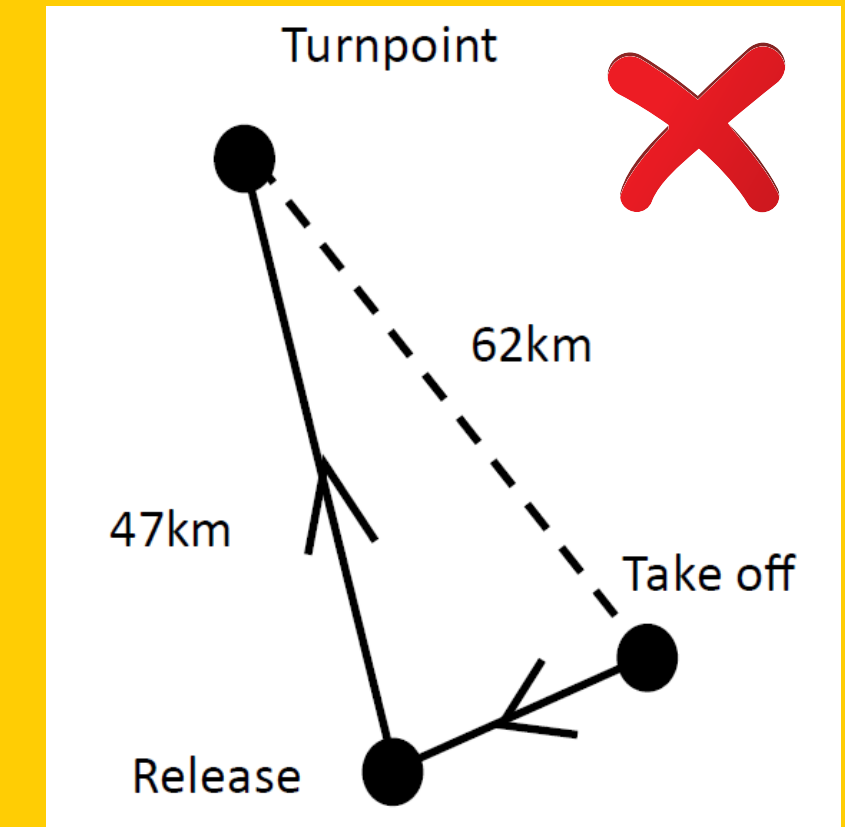

HOW TO PLAN YOUR 50KM BADGE FLIGHT (SILVER DISTANCE)

Silver distance:

More than 50km straight line distance from both Take off point and Release Point.

In your declaration you MUST have:

Pilot name

Aircraft registration

***Successful flight also requires appropriate allowance for loss of height.