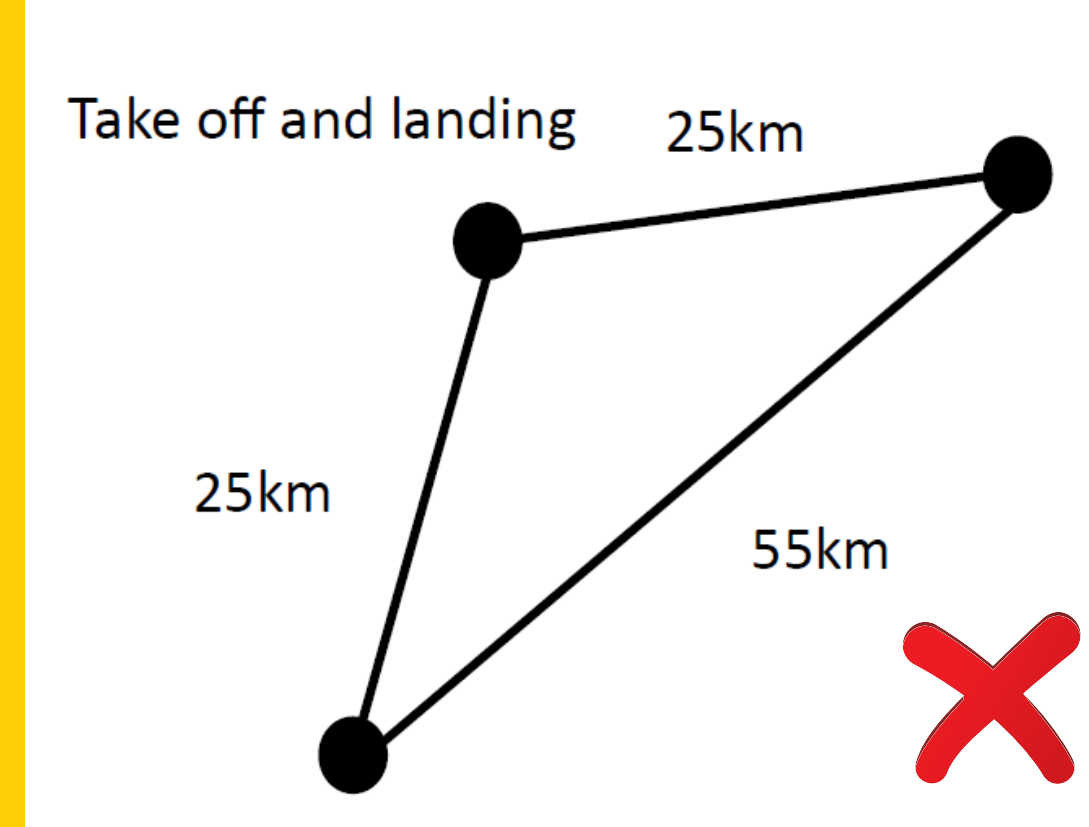

HOW TO PLAN YOUR 50KM BADGE FLIGHT (SILVER DISTANCE)

Silver distance:

More than 50km straight line distance from both Take off point and Release Point.

In your declaration you MUST have:

Pilot name

Aircraft registration

***Successful flight also requires appropriate allowance for loss of height.