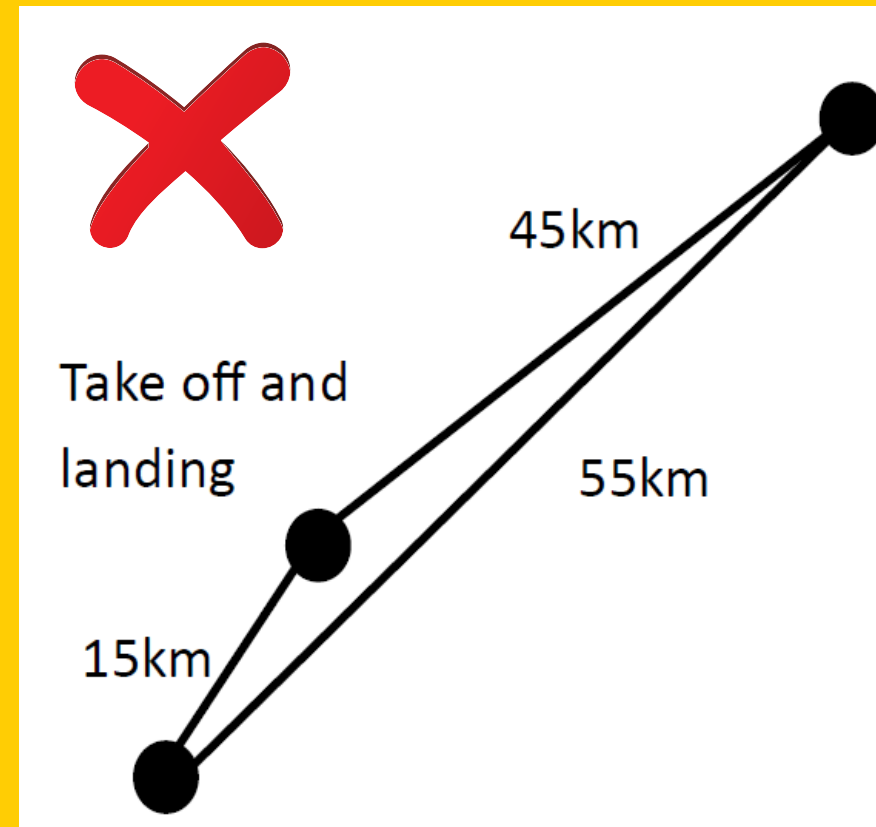

HOW TO PLAN YOUR 50KM BADGE FLIGHT (SILVER DISTANCE)

Silver distance:

More than 50km straight line distance from both Take off point and Release Point.

In your declaration you MUST have:

Pilot name

Aircraft registration

***Successful flight also requires appropriate allowance for loss of height.