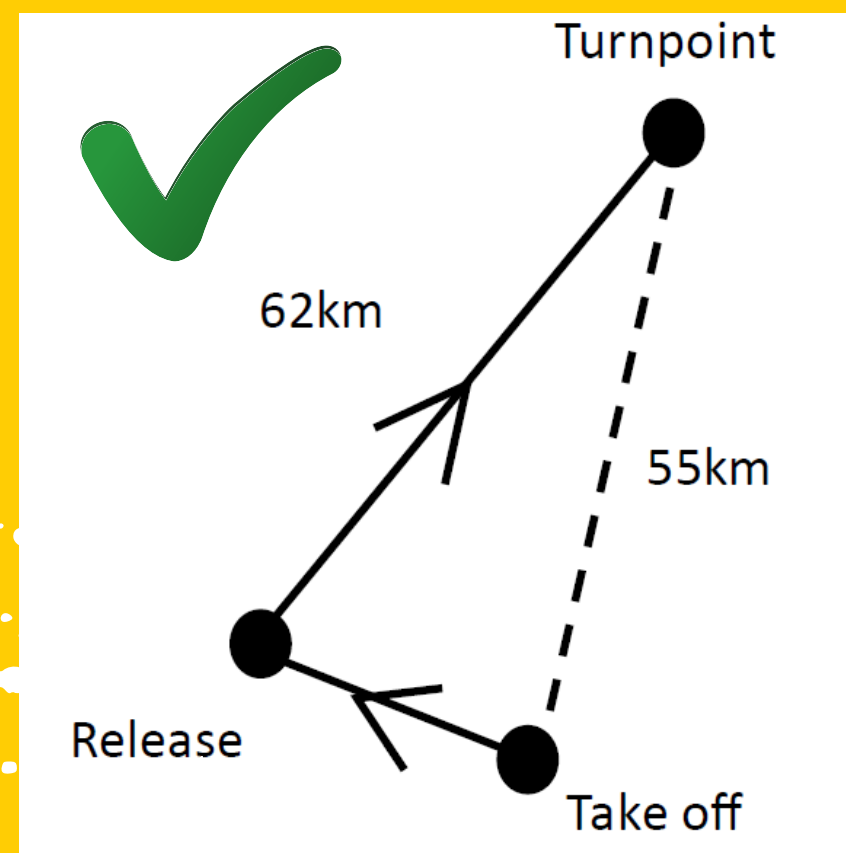

HOW TO PLAN YOUR 50KM BADGE FLIGHT (SILVER DISTANCE)

Silver distance:

More than 50km straight line distance from both Take off point and Release Point.

In your declaration you MUST have:

Pilot name

Aircraft registration

***Successful flight also requires appropriate allowance for loss of height.