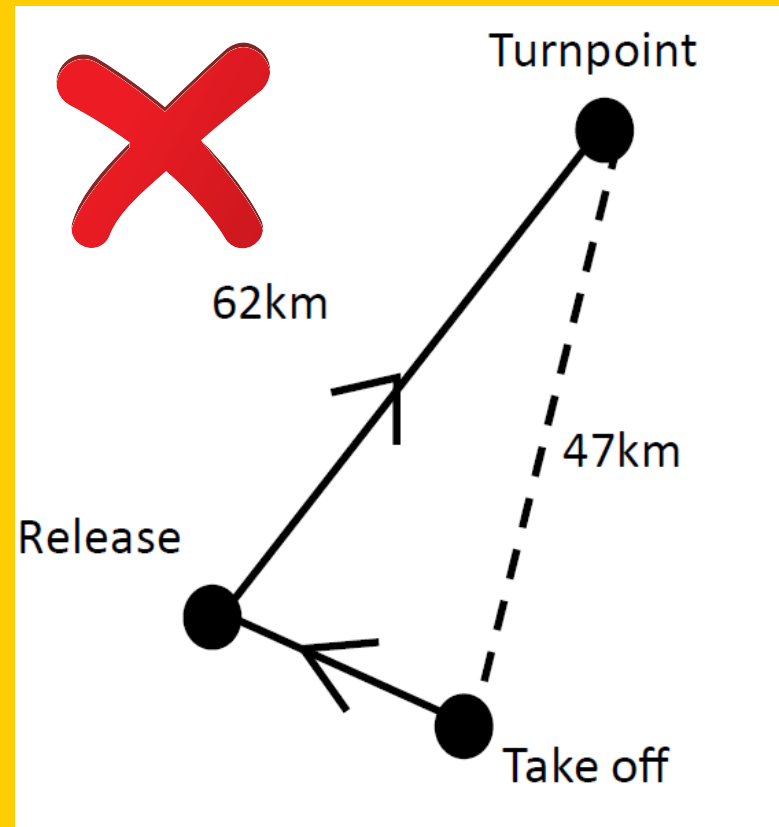

HOW TO PLAN YOUR 50KM BADGE FLIGHT (SILVER DISTANCE)

Silver distance:

More than 50km straight line distance from both Take off point and Release Point.

In your declaration you MUST have:

Pilot name

Aircraft registration

***Successful flight also requires appropriate allowance for loss of height.